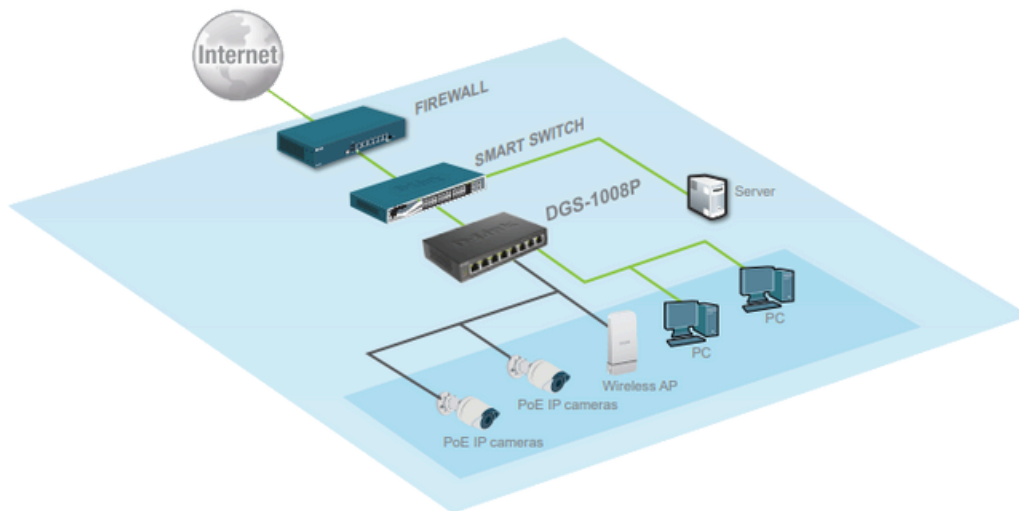

Pro Tech – Smart PoE Switch Model: PT-PFS400-18GT

USER MANUAL

EXAMPLE CONFIGURATION

LED INDICATORS

Power LED Green: Power is on Off: Power is off LEDs (Link/Act): Off: port disconnected or link fail Green on: 10/100/1000Mbps connected Blinking: sending or receiving data

REAR PANEL

3. Rear Panel